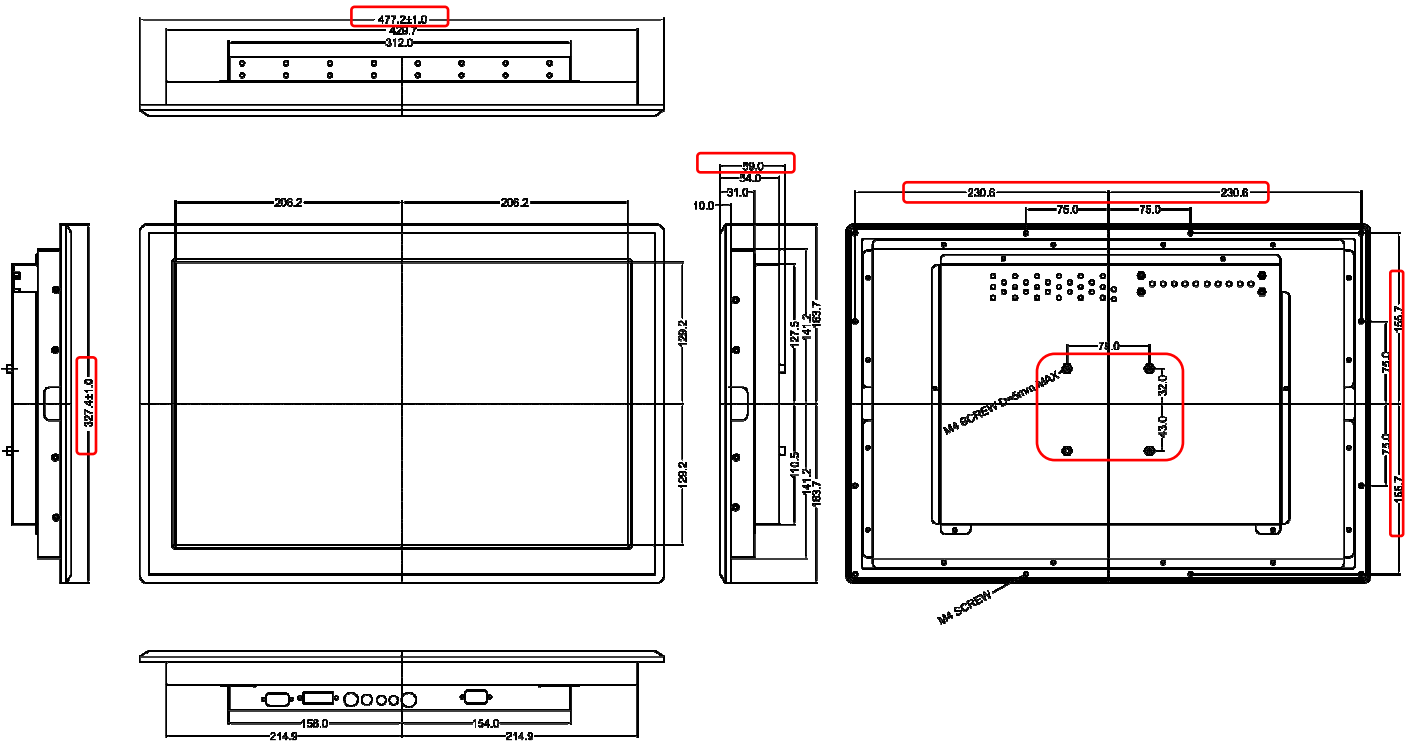

**New Mechanical Dimension (W19L300-PMM1):**

**Front side dimension change:**

- 1.length: 500mm(old) => 477.2mm(new)
- 2.wide: 360mm(old) => 327.4mm(new)
- 3.high: 68mm(old) => 59mm(new)

**back side dimension change:**

- 1.length: 308mm(old) => 312mm(new)
- 2.wide: 198.5mm(old) => 238mm(new)
- 3.high: 27mm(old) => 23mm(new)

**Available Touch in Resistive Touch**

**Will be effective from 2010 / 01 / 15**

**Issued by: Winmate Communication INC.**